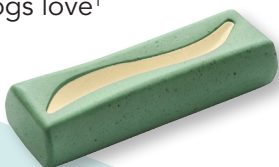

ORAVET[®]
DENTAL HYGIENE CHEWS
Serious Oral Care Made Simple[®]

A breath of fresh air in oral care for dogs

OraVet® Dental Hygiene Chews make it easy to clean teeth and protect against the bacteria that lead to plaque, tartar, and bad breath

Each daily **OraVet** Chew:

- Creates a preventive barrier, blocking bacteria that lead to plaque, tartar, and bad breath
- Loosens existing plaque and tartar to make it easier to remove
- Contains the remarkably effective ingredient delmopinol
- Has a taste that dogs love¹