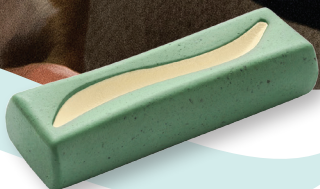

Say goodbye to "doggie breath"

OraVet® Dental Hygiene Chews are clinically proven to reduce bad breath in dogs¹

Some people may think it's normal for a dog's breath to stink. But bad breath is not normal. Without regular cleaning, plaque- and bad breath-causing bacteria build up on teeth and gums. If not removed, plaque hardens and turns into tartar and can lead to persistent bad breath.

Each chew contains delmopinol in its center, which is released throughout the mouth as soon as your dog starts chewing. Delmopinol creates a barrier against the bacteria that lead to the formation of plaque, tartar, and bad breath.