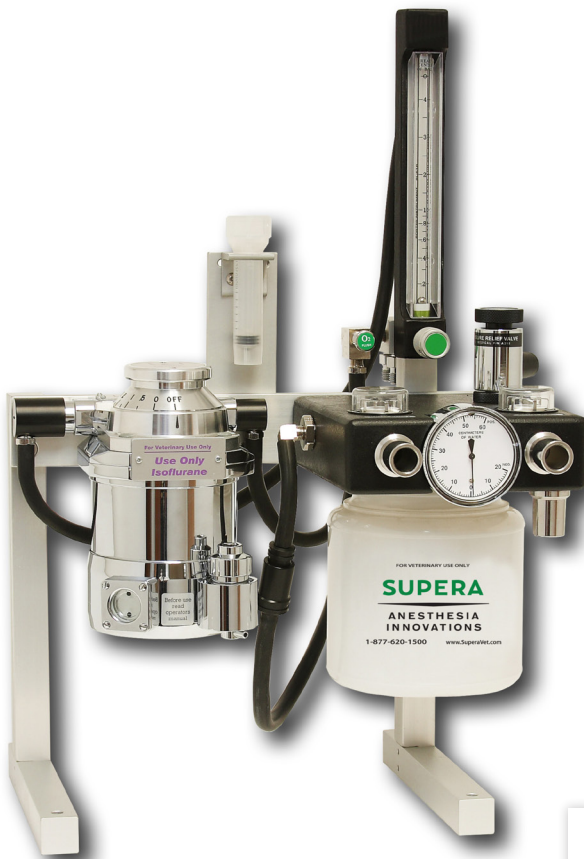

# Model M4000 Rebreathing Table Top Veterinary Anesthesia Machine

*The M4000 is our most compact anesthesia machine. It's ideal for table top or wet table locations where floor space is minimal. It comes with our Industry leading ten year warranty*

## The Supera M4000 comes with these features:

- Patented safety pop off valve
- 0-4 Lpm oxygen flowmeter with mechanical stop control
- Oxygen flush with safety restrictor and button shield
- CO2 absorber with pressure gauge and a quick change "One Seal" canister
- Proven unidirectional valve design used for decades in human medicine
- Quick disconnect common gas outlet
- Syringe holder (for inflating E/T cuffs)

**Note:** Shown with optional Isoflurane Vaporizer

*Includes the patented safety pop off valve*

*Includes our stainless steel I.V. Pole system*

**SUPERA**  
ANESTHESIA  
INNOVATIONS