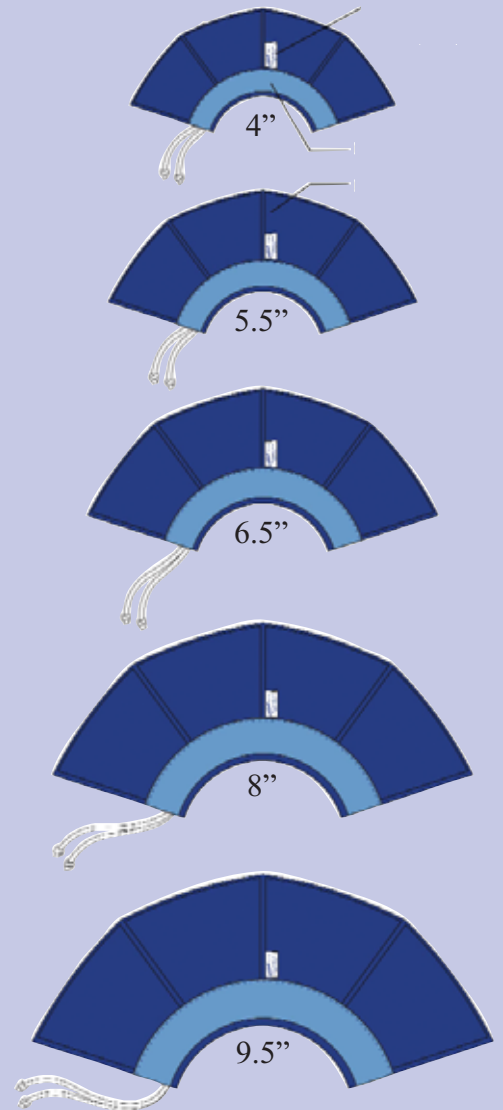

Flexy “E” Collar

Soft flexible E collar made of nonwoven water resistant material. Lightly padded for comfort and better protection. Shoelace drawstring works especially well on cats. Priced considerably less than similar E collars. Attractive two-tone blue.

J-1095A	4"	cat	x-small
J-1095B	5½"	small dogs	small
J-1095C	6½"	small to med	medium
J-1095D	8"	medium	large
J-1095E	9½"	large dogs	x-large
J-1095S	introductory set of all 5 sizes		

Jorgensen Laboratories, Inc.